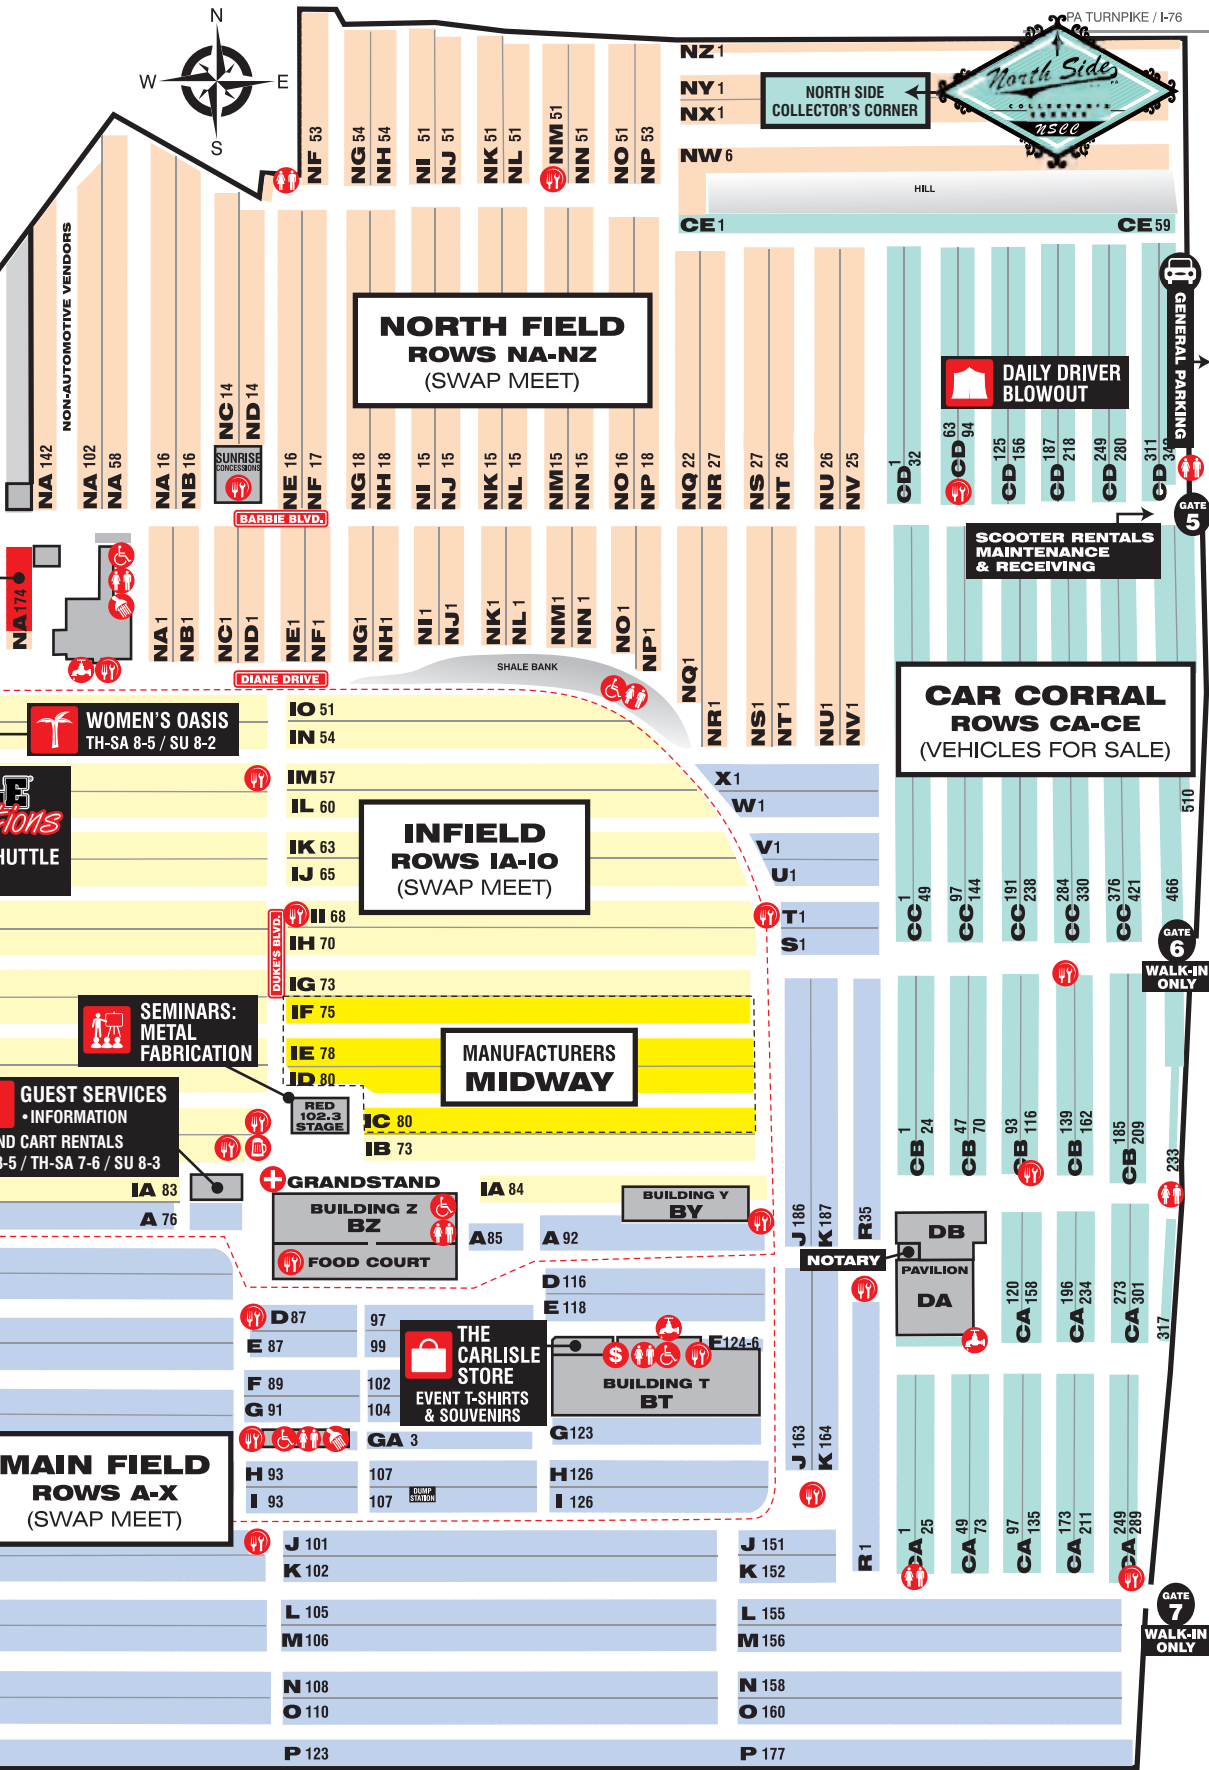

**NORTH FIELD
ROWS NA-NZ
(SWAP MEET)**

**INFIELD
ROWS IA-IO
(SWAP MEET)**

**MANUFACTURERS
MIDWAY**

**MAIN FIELD
ROWS A-X
(SWAP MEET)**

**CAR CORRAL
ROWS CA-CE
(VEHICLES FOR SALE)**

WOMEN'S OASIS
TH-SA 8-5 / SU 8-2

**SEMINARS:
METAL
FABRICATION**

GUEST SERVICES
• INFORMATION
• AND CART RENTALS
TH-SA 7-6 / SU 8-3

**THE CARLISLE
STORE**
EVENT T-SHIRTS
& SOUVENIRS

**DAILY DRIVER
BLOWOUT**

**SCOOTER RENTALS
MAINTENANCE
& RECEIVING**

NOTARY

GENERAL PARKING

GATE 5

GATE 6

WALK-IN ONLY

GATE 7

WALK-IN ONLY