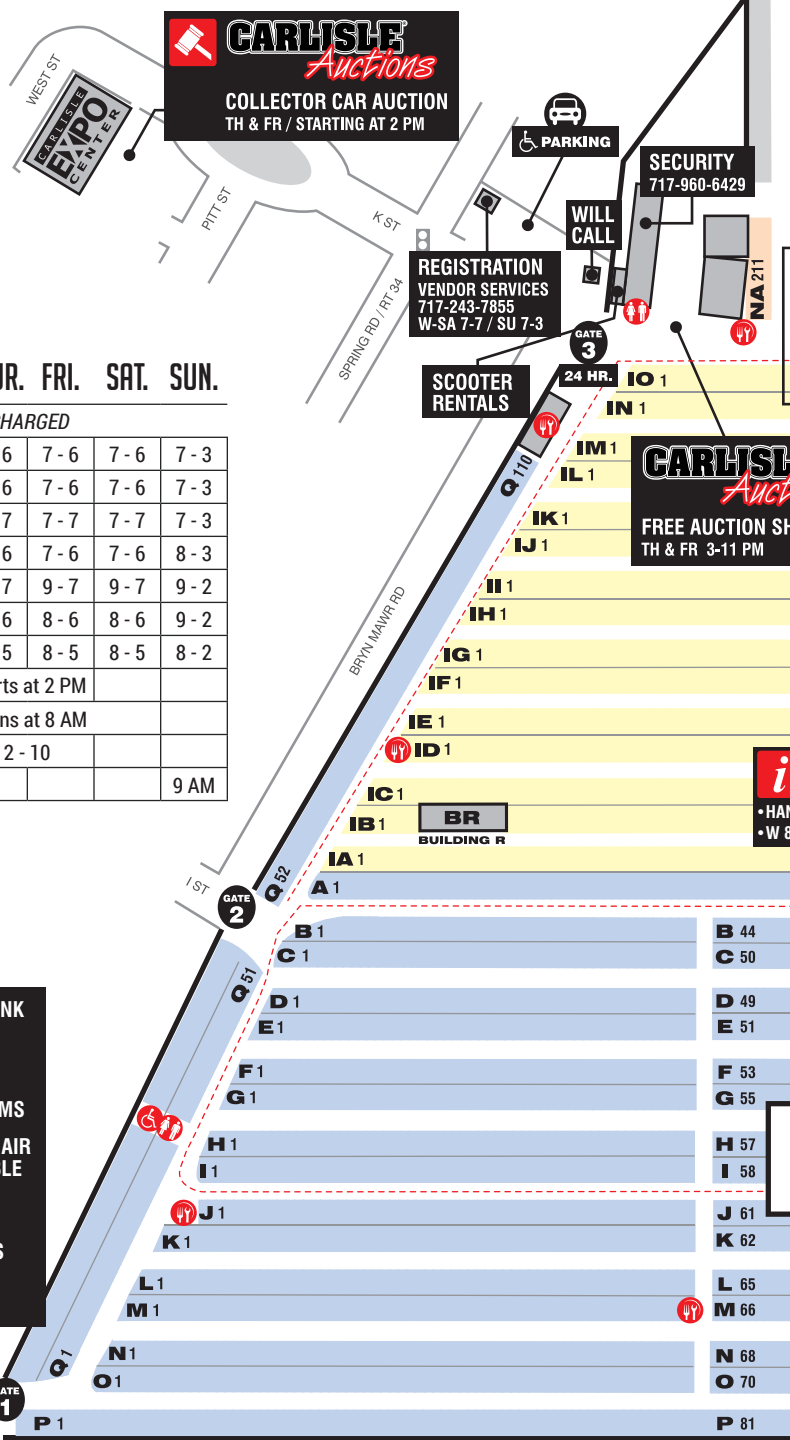

EVENT MAP

Fall CARLISLE®

COLLECTOR CAR SWAP MEET, CORRAL & AUCTION

SCHEDULE

WED. THUR. FRI. SAT. SUN.

WEDNESDAY IS A SET-UP DAY AND ADMISSION IS CHARGED

EVENT HOURS	7-6	7-6	7-6	7-6	7-3
BUILDINGS R, T, Y & Z OPEN	7-6	7-6	7-6	7-6	7-3
VENDOR SERVICES OFFICE	7-7	7-7	7-7	7-7	7-3
GUEST SERVICES	8-5	7-6	7-6	7-6	8-3
NOTARY	9-6	9-7	9-7	9-7	9-2
ORRSTOWN BANK	10-5	8-6	8-6	8-6	9-2
WOMEN'S OASIS		8-5	8-5	8-5	8-2
AUCTION		Starts at 2 PM			
AUCTION OFFICE / Expo Center		Opens at 8 AM			
AUCTION SHUTTLE		2 - 10			
WORSHIP SERVICE / Grandstand					9 AM